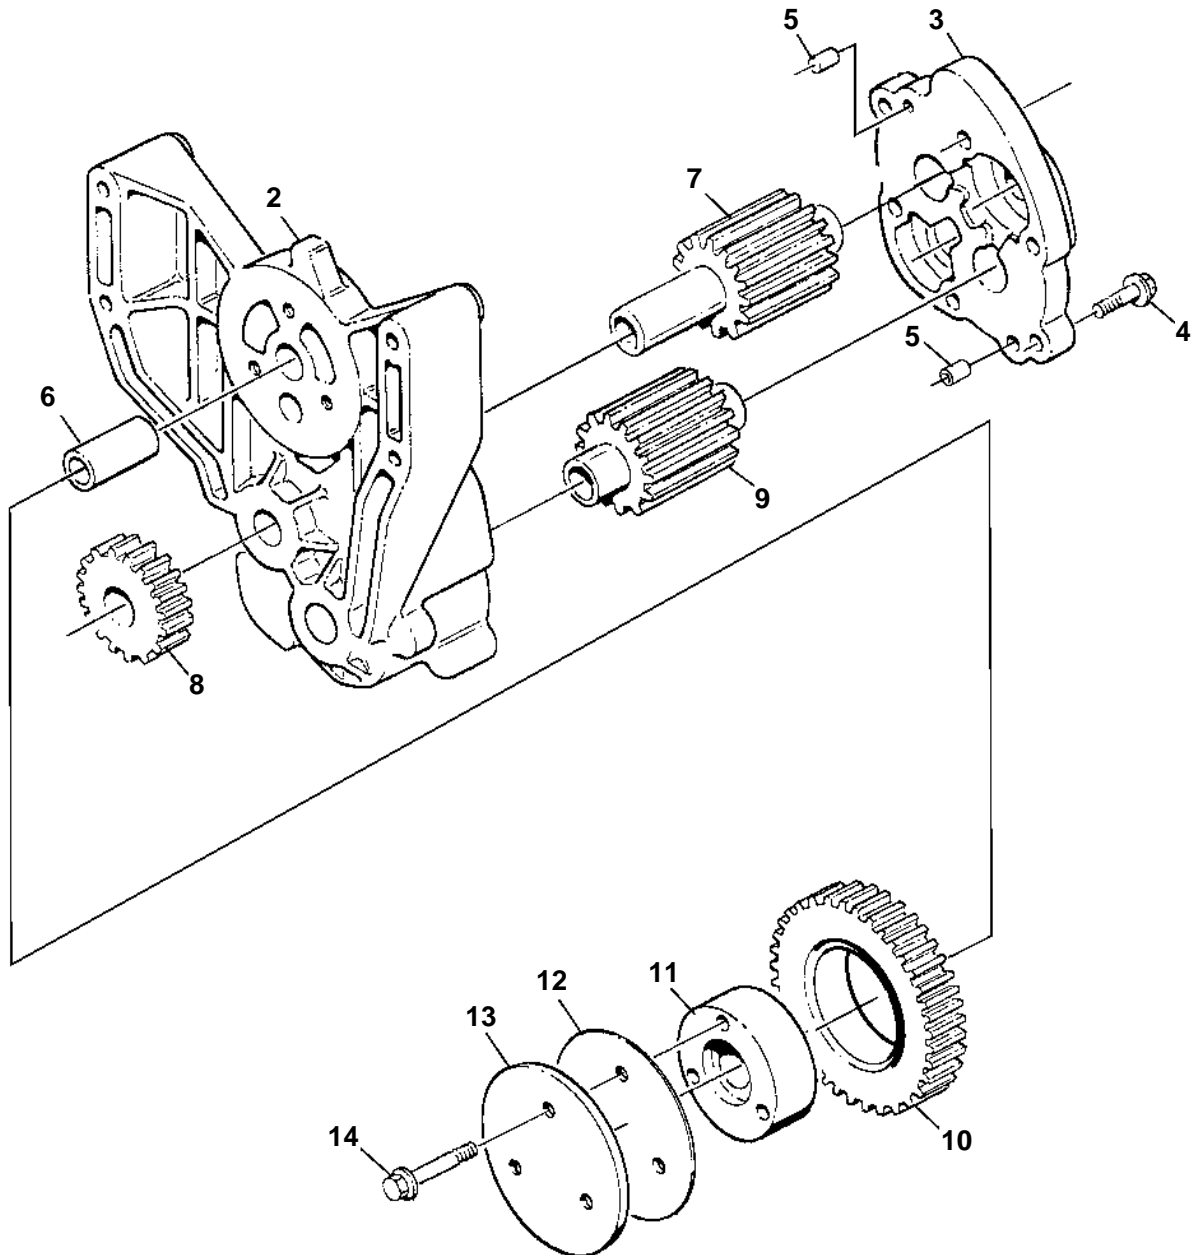

TWD1240VE, TAD1241VE, TAD1242VE, TAD1250VE, TAD1251VE, TAD1252VE

①

TWD1240VE, TAD1241VE, TAD1242VE, TAD1250VE, TAD1251VE, TAD1252VE

REF	PART NO.	QTY	DESCRIPTION
1	8170261	1	Oil pump
2		1	· Oil pump housing
3		1	· Cover
4	946470	2	· Flange screw
5	422426	2	· Pin
6		1	· Pin
7		1	· Shaft, with gear
8		1	· Gear
9		1	· Shaft, with gear
10		1	· Idler gear
11		1	· Hub
12		1	· Bearing shield
13		1	· Thrust washer
14	948217	3	· Flange screw